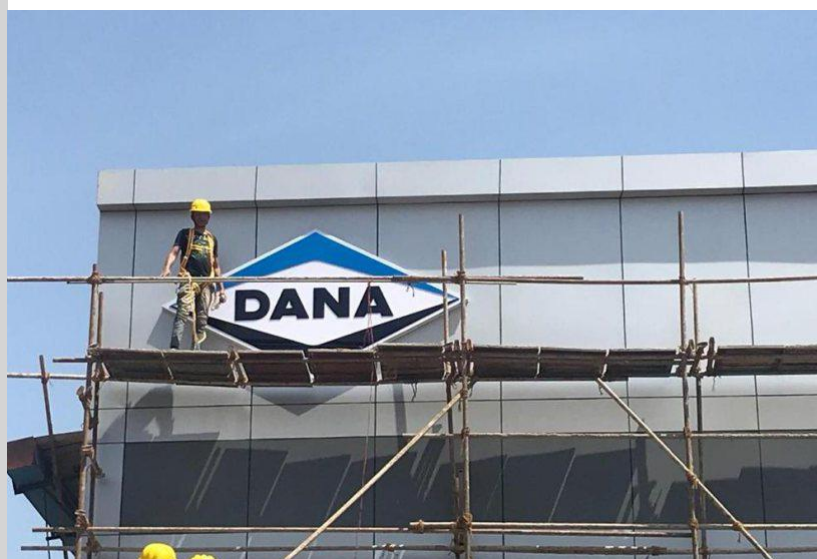

**Vinyl Cutouts Plus One Way Vision**

Aluminium 6mm Brushed **Cutout Letters** - **Main Reception**

**Large Format Wall Display (1.7mm to 3mm Bezel)**

Display Area + **AV Management**

Aluminium 6mm Brushed Cutout Letters - Board Room