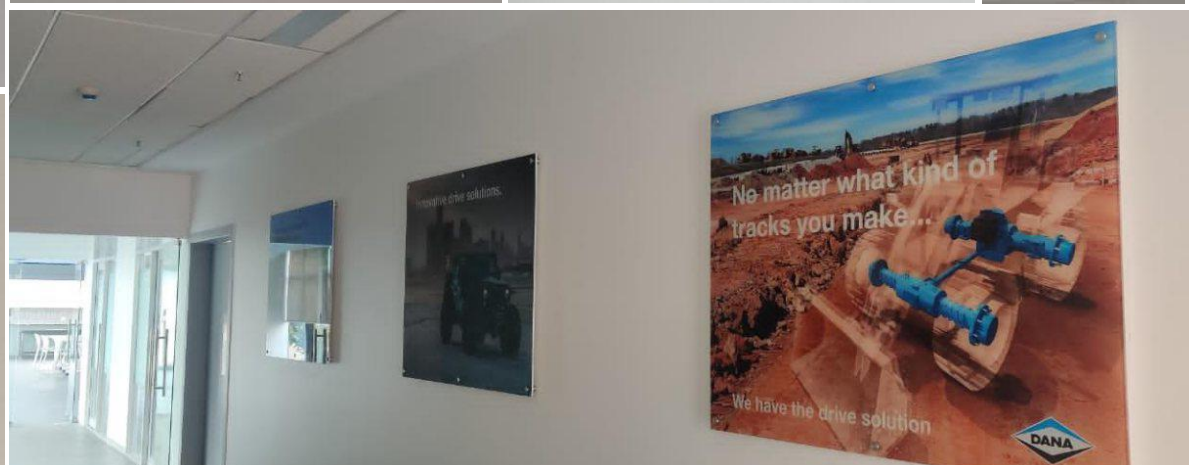

Poly Signage (Acrylic) with LED

**Poly Signage (Acrylic) with LED**

**Reverse UV Printing on 8mm Acrylic with studs**

Digital Vinyl **Board on Studs**

**Reverse UV Printed Toughened Glass Panel with studs, (thickness 6mm to 10mm)**