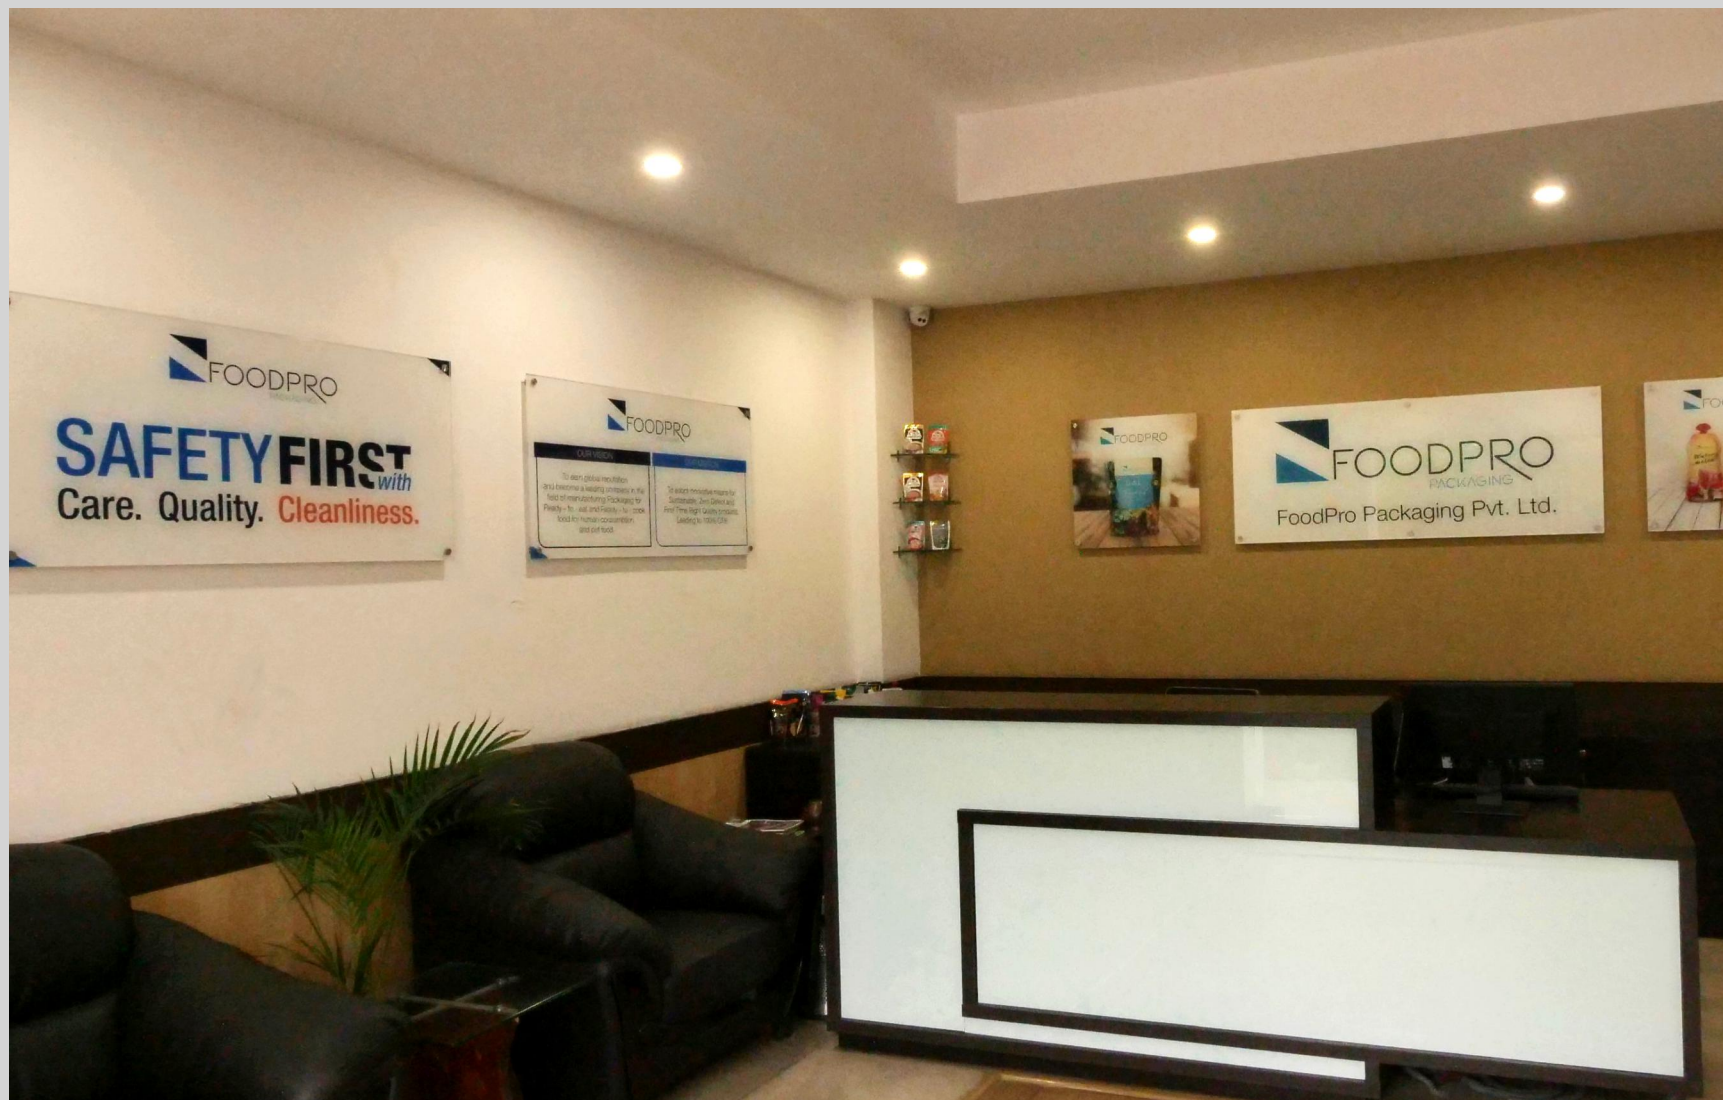

Reverse UV Printing on 8mm Acrylic with studs